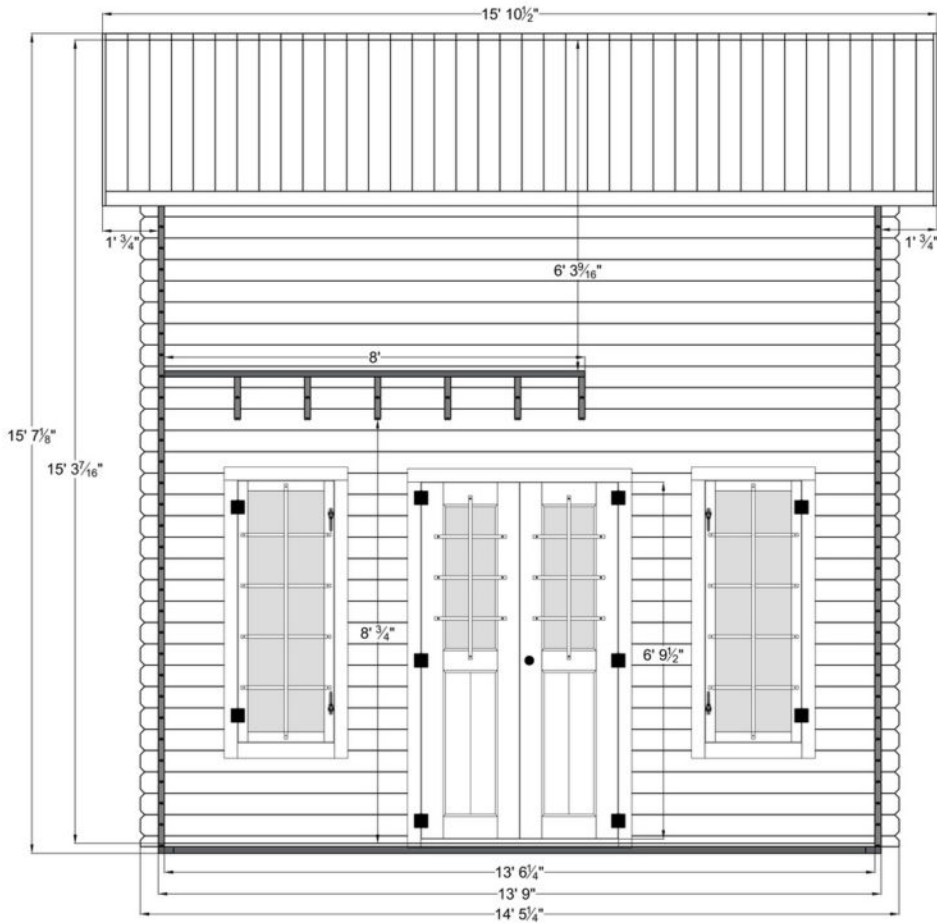

199 HIDEAWAY HALF LOFT: 199 ft² + 114 ft²

Front and Side View Dimensions

*Recommended location for optional loft window that comes standard with the loft kit