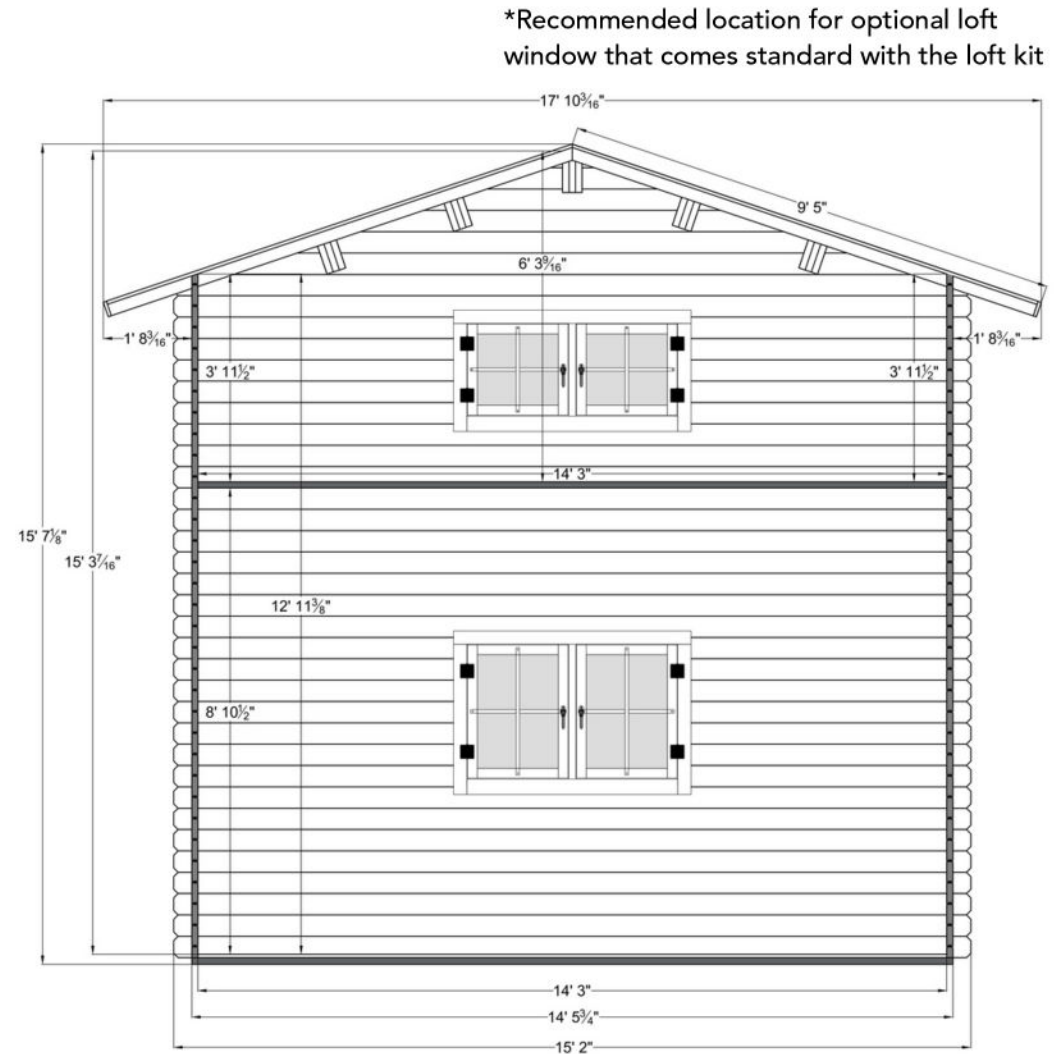

199 HIDEAWAY HALF LOFT: 199 ft² + 114 ft²

Front and Side View Dimensions

*Recommended location for optional loft window that comes standard with the loft kit